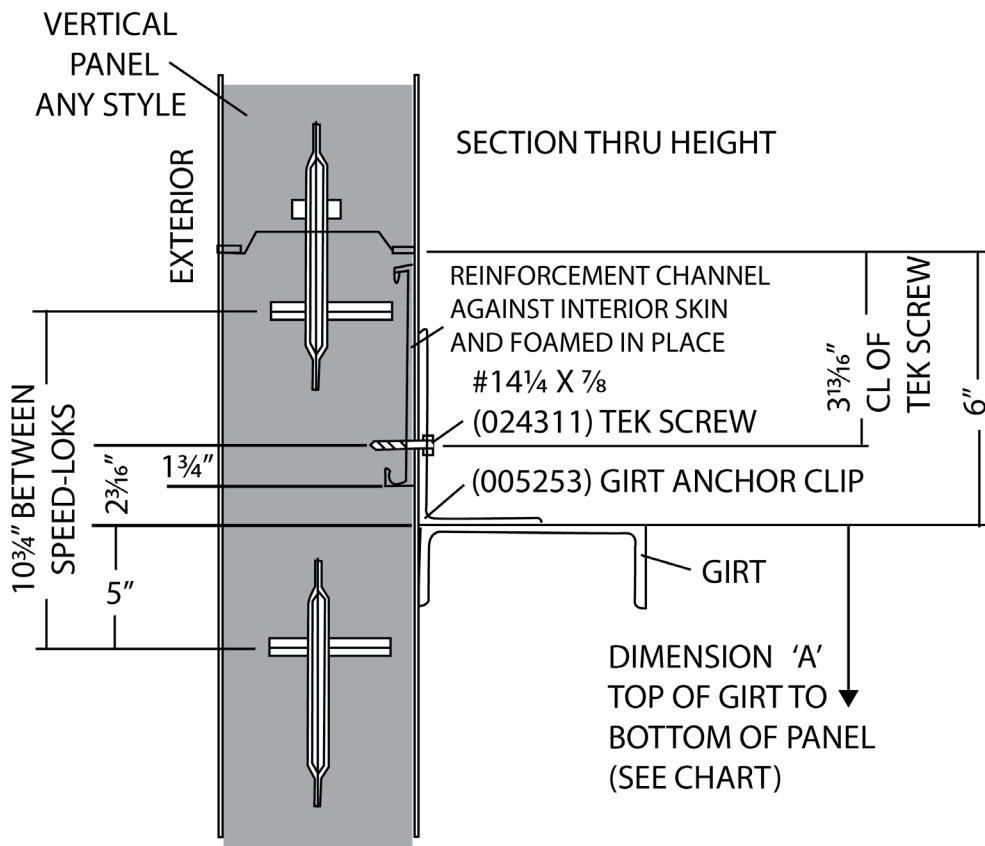

DOOR ANCHOR

WA-1

WA-2

WALL ANCHORING

VERTICAL PANEL HEIGHT	DIMENSION 'A'
236"	117-5/8"
248"	129-5/8"
260"	129-5/8"
272"	135-5/8"
284"	147-5/8"
296"	147-5/8"
308"	159-5/8"
320"	159-5/8"
332"	171-5/8"