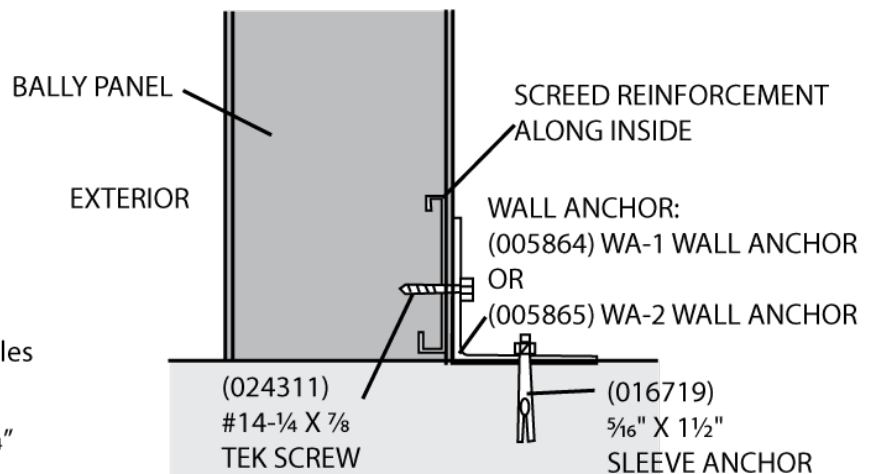

DOOR ANCHOR

WA-1

WA-2

WALL ANCHORING

VERTICAL PANEL HEIGHT	DIMENSION 'A'
236"	117-5/8"
248"	129-5/8"
260"	129-5/8"
272"	135-5/8"
284"	147-5/8"
296"	147-5/8"
308"	159-5/8"
320"	159-5/8"
332"	171-5/8"