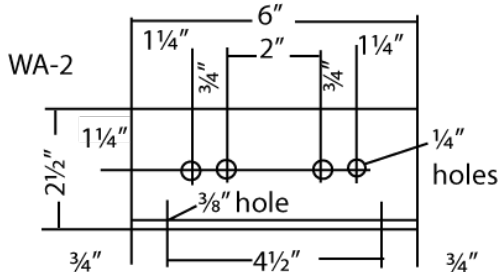

DOOR ANCHOR

WA-1

WA-2

WALL ANCHORING

VERTICAL PANEL HEIGHT	DIMENSION 'A'
236"	117-5/8"
248"	129-5/8"
260"	129-5/8"
272"	135-5/8"
284"	147-5/8"
296"	147-5/8"
308"	159-5/8"
320"	159-5/8"
332"	171-5/8"