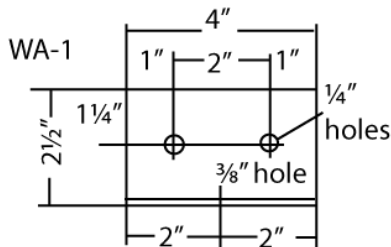

DOOR ANCHOR

WA-1

WA-2

WALL ANCHORING

VERTICAL PANEL HEIGHT	DIMENSION 'A'
236"	117-5/8"
248"	129-5/8"
260"	129-5/8"
272"	135-5/8"
284"	147-5/8"
296"	147-5/8"
308"	159-5/8"
320"	159-5/8"
332"	171-5/8"