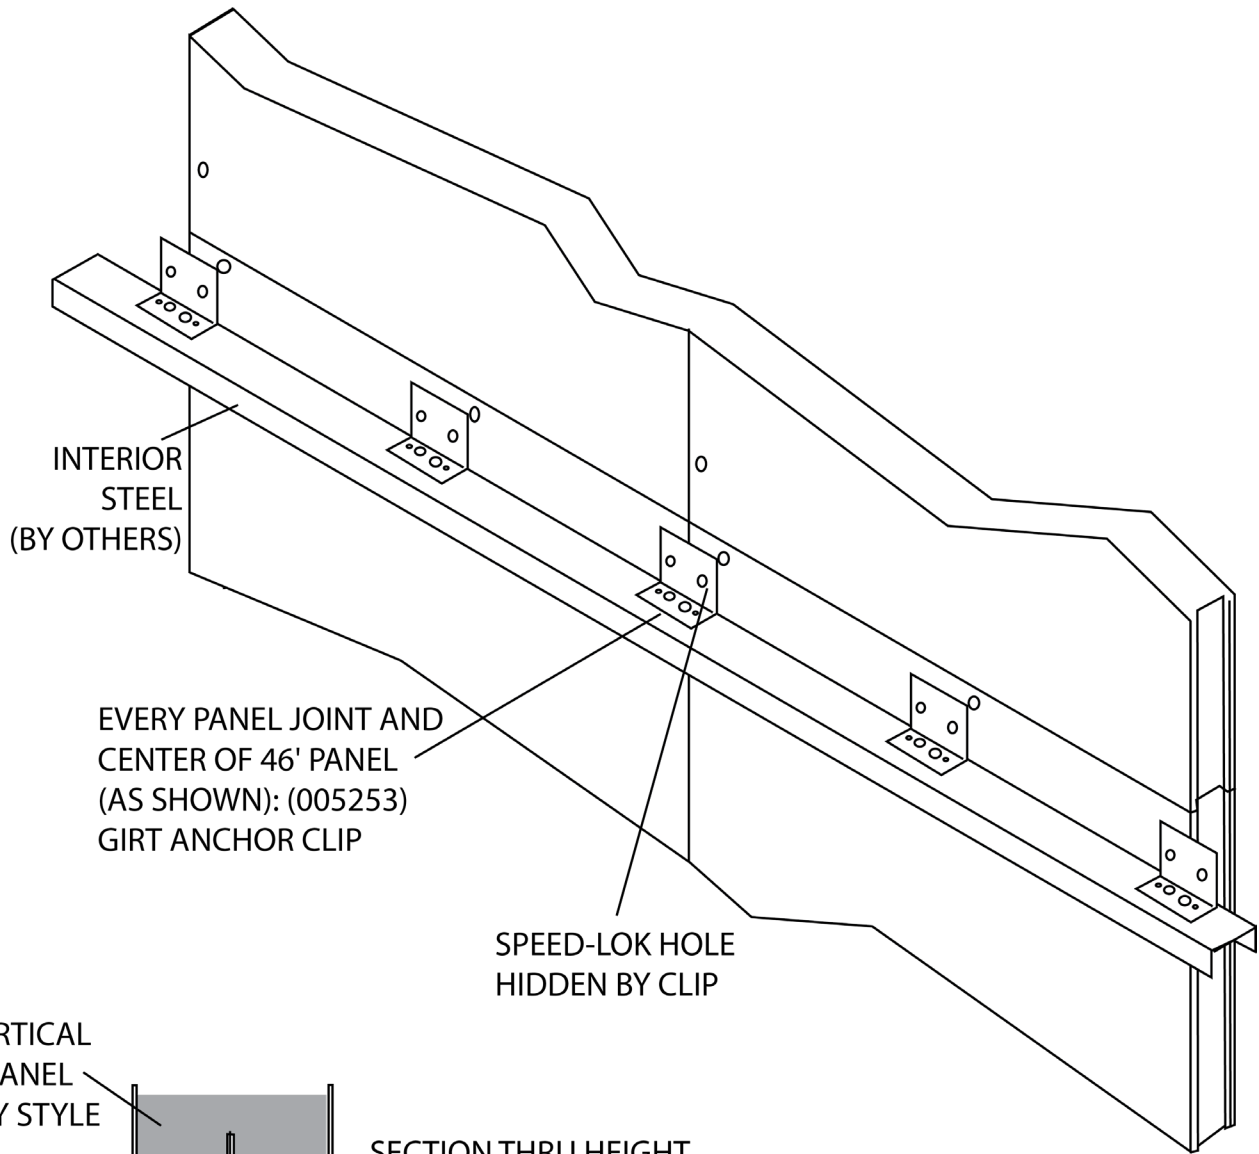

DOOR ANCHOR

WA-1

WA-2

WALL ANCHORING

VERTICAL PANEL HEIGHT	DIMENSION 'A'
236"	117-5/8"
248"	129-5/8"
260"	129-5/8"
272"	135-5/8"
284"	147-5/8"
296"	147-5/8"
308"	159-5/8"
320"	159-5/8"
332"	171-5/8"